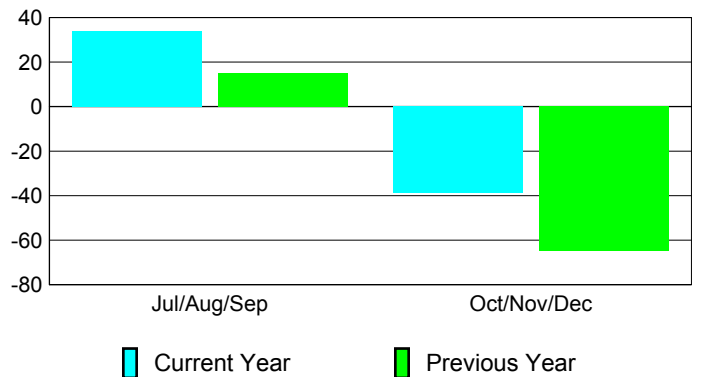

Comparison of Membership Gain/Loss

Current Year Compared to the Previous Year