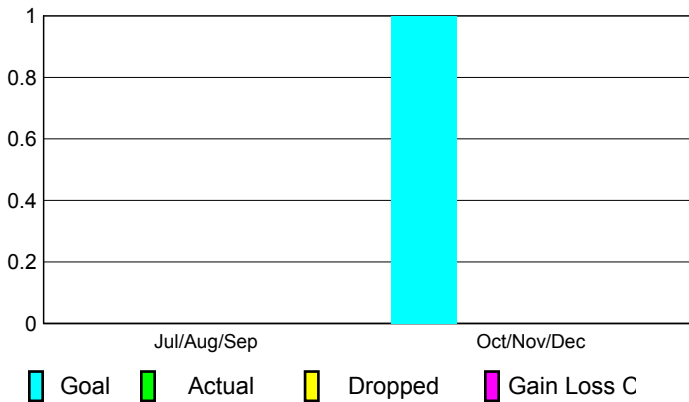

2010-2011 GMT Reports for District (or Undistricted) **District 335 A**

GMT: **Junichi Takata**

Location: **JAPAN**

GMT CA: **5**

CLUBS

Club Results
2010-2011

Clubs
2009-2010

Month	New Club Goal	Actual New Clubs	Actual Dropped Clubs	Gain/Loss of Clubs	Gain/Loss of Clubs
Jul/Aug/Sep	0	0	0	0	0
Oct/Nov/Dec	1	0	0	0	0
Totals	1	0	0	0	0

Club Results 2010-2011

Goal, New, Dropped, Gain/Loss

Comparison of Club Gain/Loss

Current Year Compared to the Previous Year

YTD Status Quo Clubs 2010-2011

Status Quo Clubs Compared to Status Quo Members

MEMBERSHIP