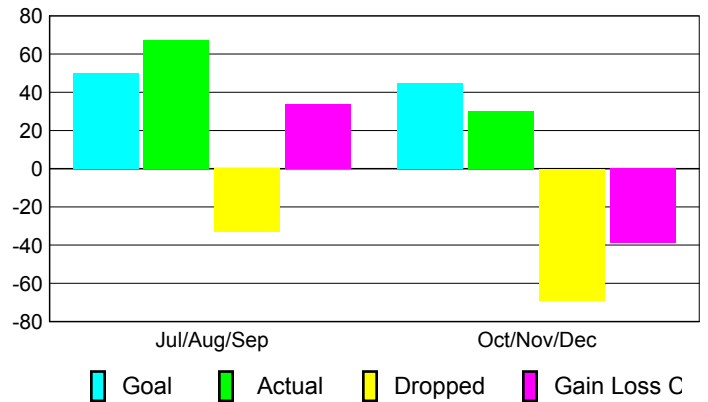

Membership Results 2010-2011

Goal, New, Dropped, Gain/Loss